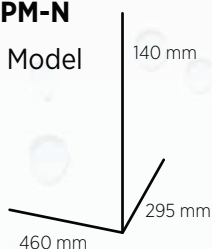

🇮🇹 **Mod. SPM-N**
🇬🇧 SPM-N Model

MODELLO / MODEL	SPM-N
VERSIONE / VERSION	A muro / On wall
PESO / WEIGHT	7 Kg