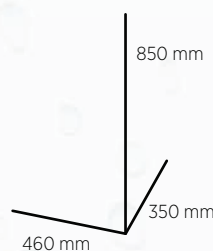

INOX
AISI 304SPREMIPELLE
LEATHER SQUEEZER

🇮🇹 **Mod. SPC10**
🇬🇧 SPC-10 Model

MODELLO / MODEL	SPC10
VERSIONE / VERSION	A cascata / Cascade
EROGAZIONE ACQUA / WATER DELIVERY	Si / Yes
PORTA ANTERIORE / FRONT DOOR	Si / Yes
PESO / WEIGHT	25 Kg

🇮🇹 **Mod. SPR**
🇬🇧 SPR Model

MODELLO / MODEL	SPR
VERSIONE / VERSION	A rubinetto / With tap
EROGAZIONE ACQUA / WATER DELIVERY	Si / Yes
PORTA ANTERIORE / FRONT DOOR	Si / Yes
PESO / WEIGHT	20 Kg

🇮🇹 **Mod. SP**
🇬🇧 SP Model

MODELLO / MODEL	SP
VERSIONE / VERSION	A colonna / Upright
EROGAZIONE ACQUA / WATER DELIVERY	No
PORTA ANTERIORE / FRONT DOOR	No
PESO / WEIGHT	20 Kg

🇮🇹 **Mod. SPM-N**
🇬🇧 SPM-N Model

MODELLO / MODEL	SPM-N
VERSIONE / VERSION	A muro / On wall
PESO / WEIGHT	7 Kg